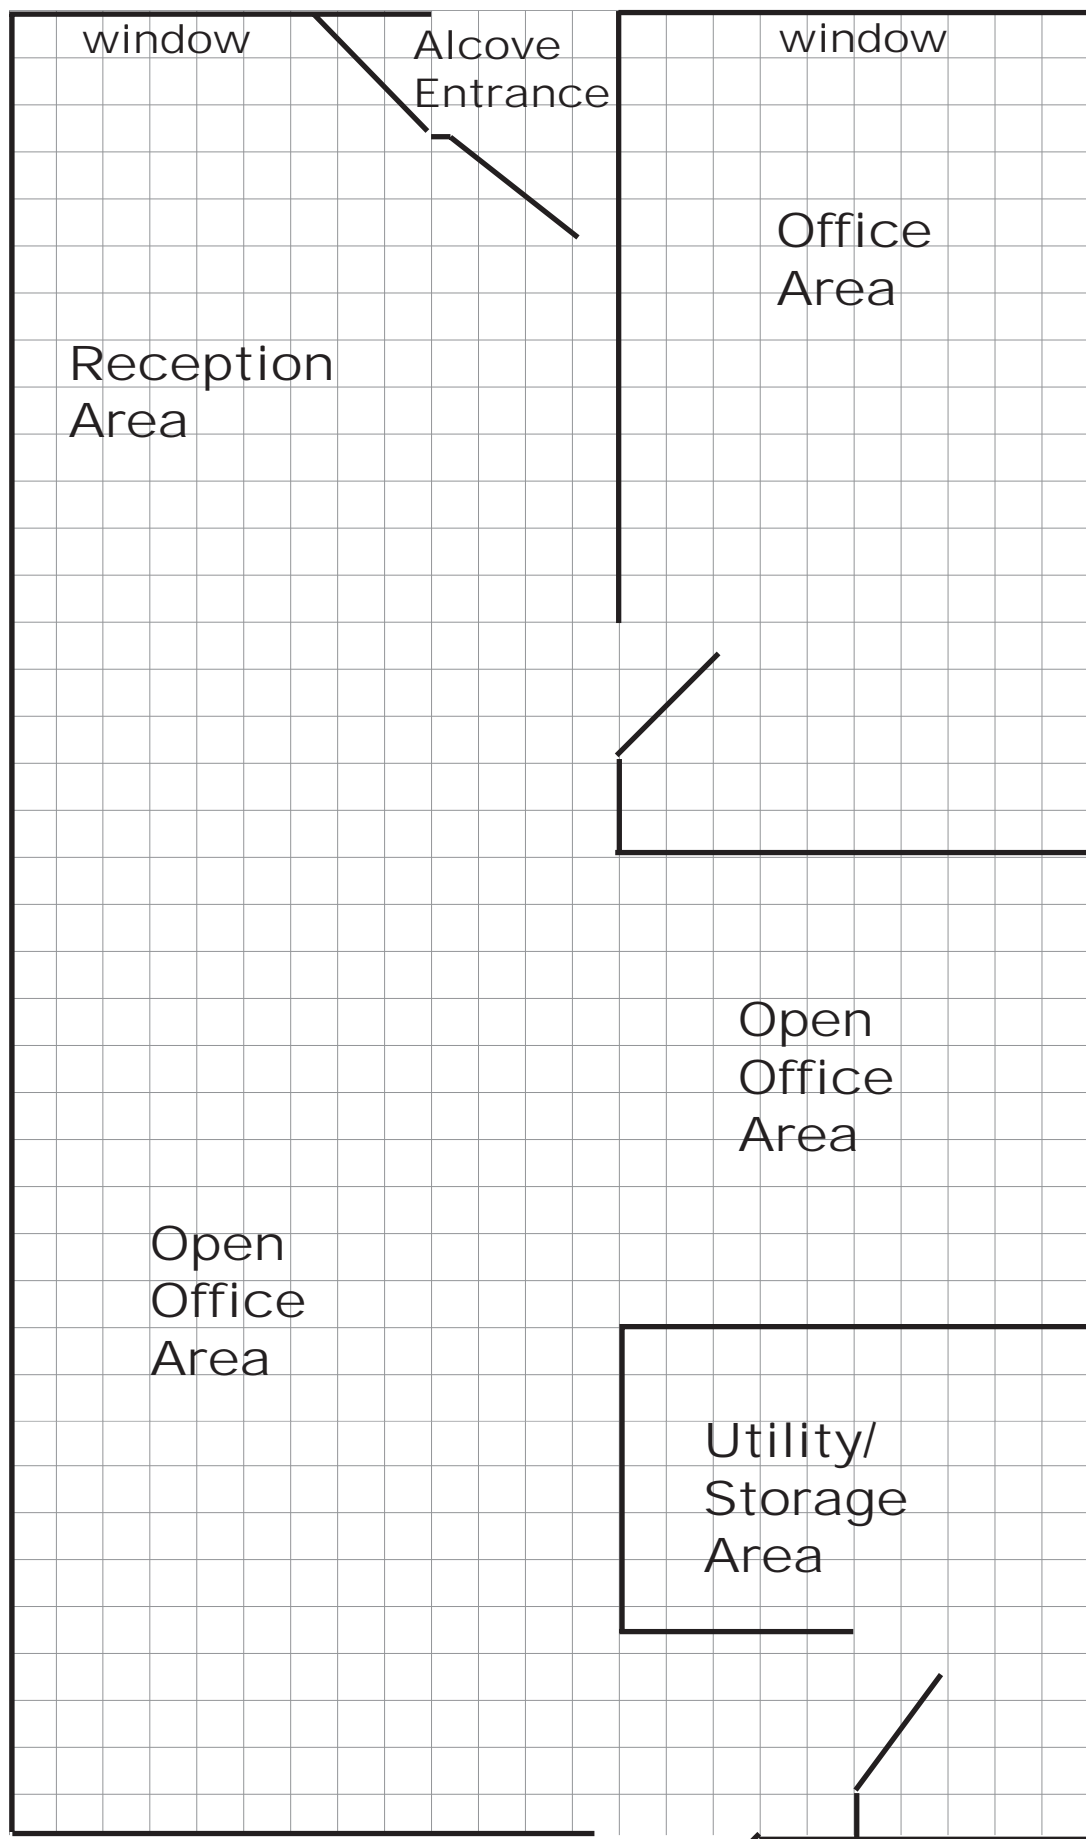

## S I T E   D A T A

<b>US WATER NEWS BUILDING</b>	
Location:	<i>232 Main Street Halstead, KS 67056</i>
Number of Buildings:	<i>1</i>
<u>Square Feet:</u>	
Office:	
Storage:	
Total Square Feet:	<i>900</i>
Previous Use:	<i>publishing company</i>
Condition of Building(s):	<i>Good</i>
Year Built:	

Sale Price:	<i>N/A</i>	Date Available:	<i>Immediately</i>
Lease Price:	<i>\$450.00 a month 1 yr lease</i>		

**REMARKS:**

This building is located in the downtown business district with other businesses close by making it a prime location for a small business. The city utilities and electricity are to be split 50/50 with U. S. Water News. The U. S. Water News, Inc. occupies the back portion of the building. The lessee is responsible for their own telephone/internet service. There is additional storage available on the second floor. The building is smoke-free. Restroom facilities for the entire building are housed in the back of the building. The floor plan has a reception area, a partitioned office area and two open office areas.

# 232 Main Street

U.S. Water News, Inc.  
occupies back portion of  
building.

## Office Space for Rent

232 Main St.  
Halstead, KS 67056

Approximately  
900 sq. ft.  
Measuring approx.  
23 ft. x 39 ft.

City utilities and  
electricity to be split  
50/50 with U.S.  
Water News.

Lessee responsible  
for own telephone/  
internet access.